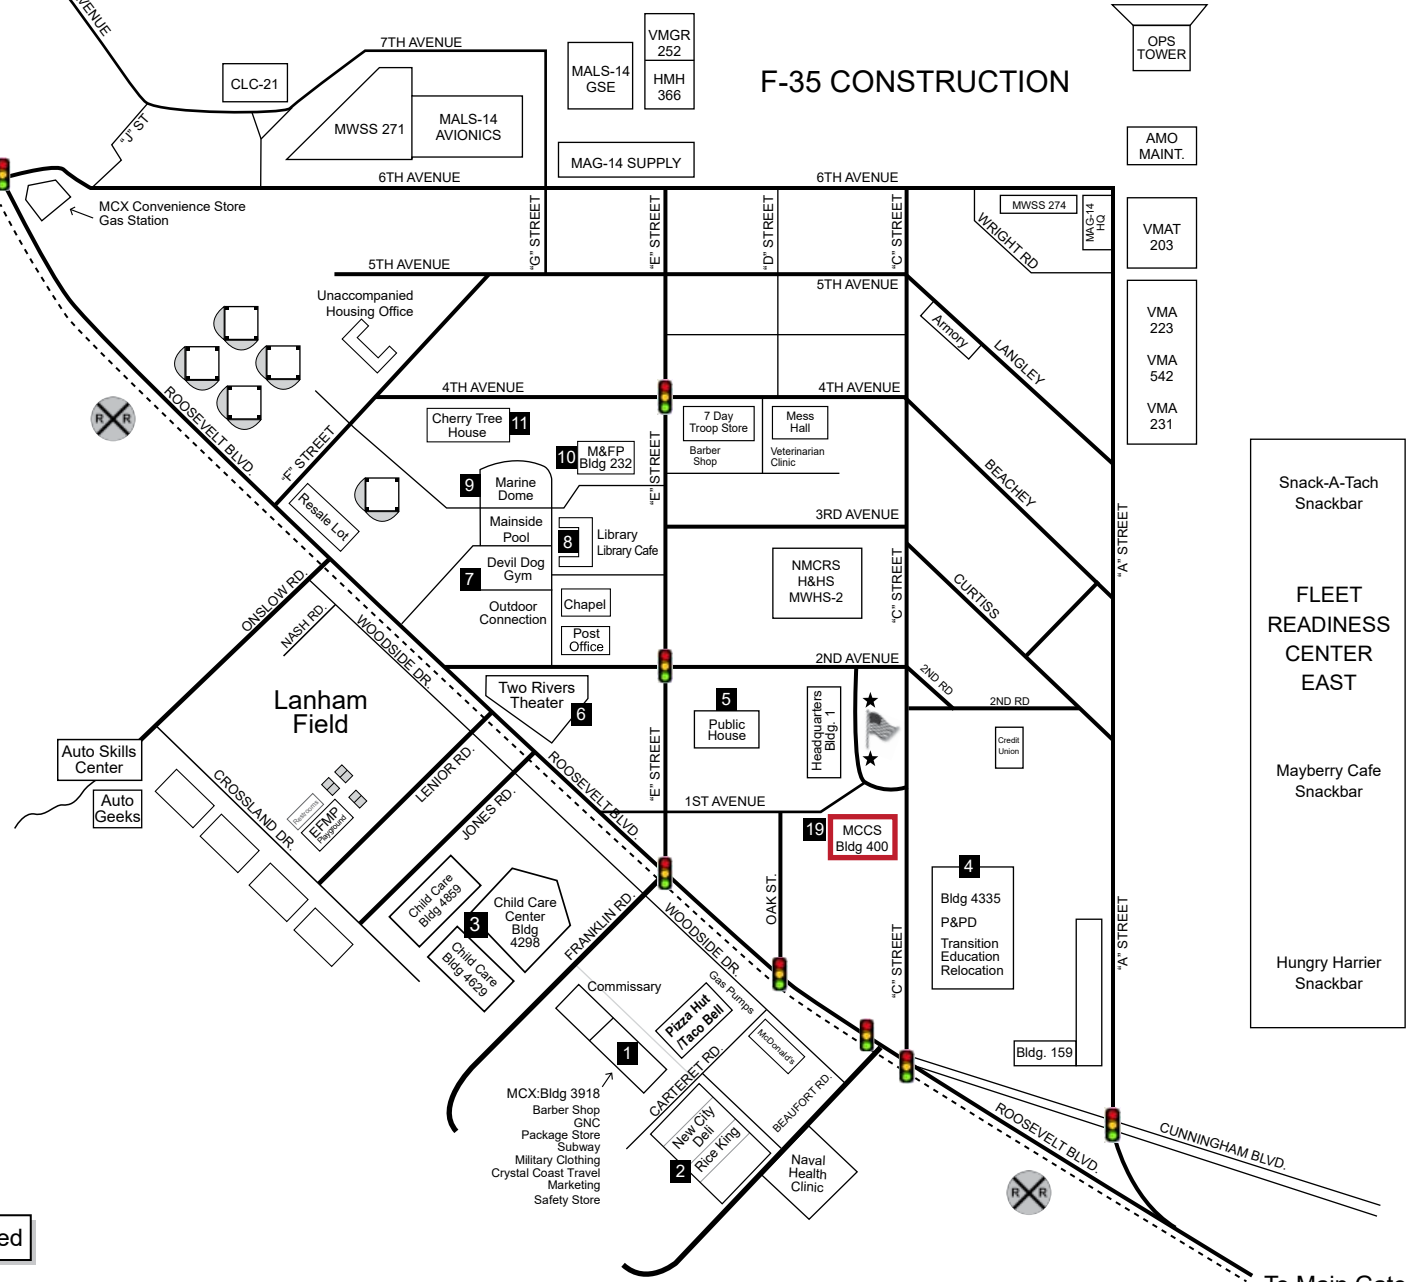

- 1. Main Exchange
- 2. New City Deli/Rice King
- 3. Child Development Center
- 4. P&PD/TER
- 5. Public House
- 6. Two Rivers Theater
- 7. Devil Dog Gym
- 8. Station Library/Library Cafe
- 9. Marine Dome
- 10. Marine & Family Programs
- 11. Cherry Tree House
- 12. Cedar Creek Pool
- 13. Devil Dog Dare
- 14. Pelican Point RV Park
- 15. Millers Landing/Wings Restaurant
- 16. Golf Course
- 17. Cherry Point Inn
- 18. Hancock Gym / Pool
- 19. MCCS HQ BLDG 400

Map Continued

*Revised: 02/24/2023, MCCS Marketing, 466-3001

To Main Gate