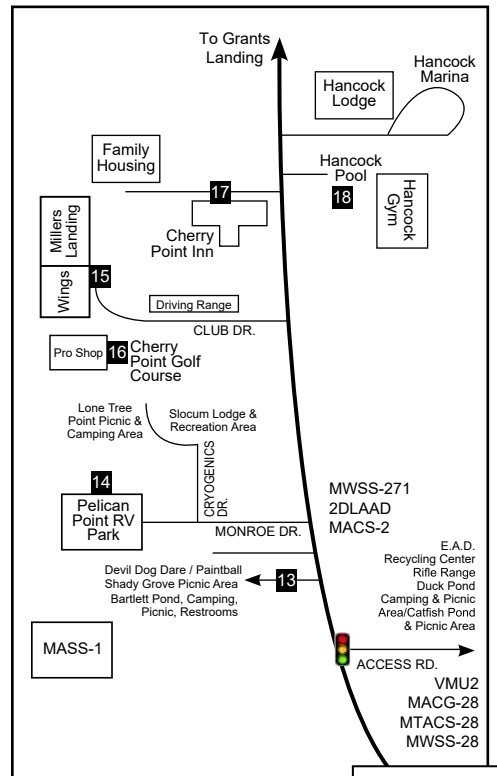

- 1. Main Exchange
- 2. New City Deli/Rice King
- 3. Child Development Center
- 4. P&PD/TER
- 5. Public House
- 6. Two Rivers Theater
- 7. Devil Dog Gym
- 8. Station Library/Library Cafe
- 9. Marine Dome
- 10. Marine & Family Programs
- 11. Cherry Tree House
- 12. Cedar Creek Pool
- 13. Devil Dog Dare
- 14. Pelican Point RV Park
- 15. Millers Landing/Wings Restaurant
- 16. Golf Course
- 17. Cherry Point Inn
- 18. Hancock Gym / Pool
- 19. MCCS HQ BLDG 400

Map Continued

*Revised: 02/24/2023, MCCS Marketing, 466-3001

To Main Gate