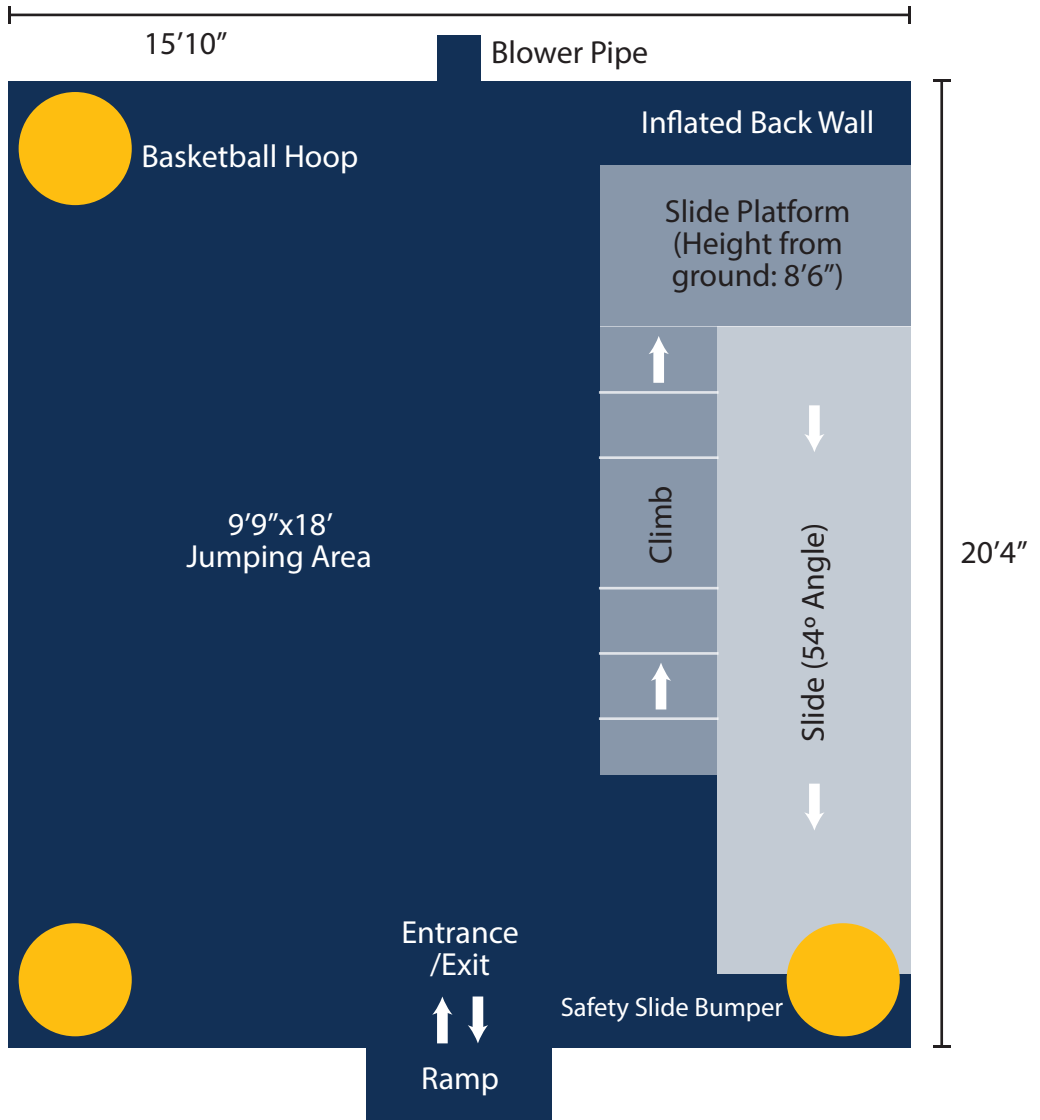

THEMED COMBO

COMBO SCHEMATIC

FINDING NEMO COMBO

$145 per Day
Length: 20.4ft
Width: 15.1ft
Height: 14.6ft
Weight: 295lbs