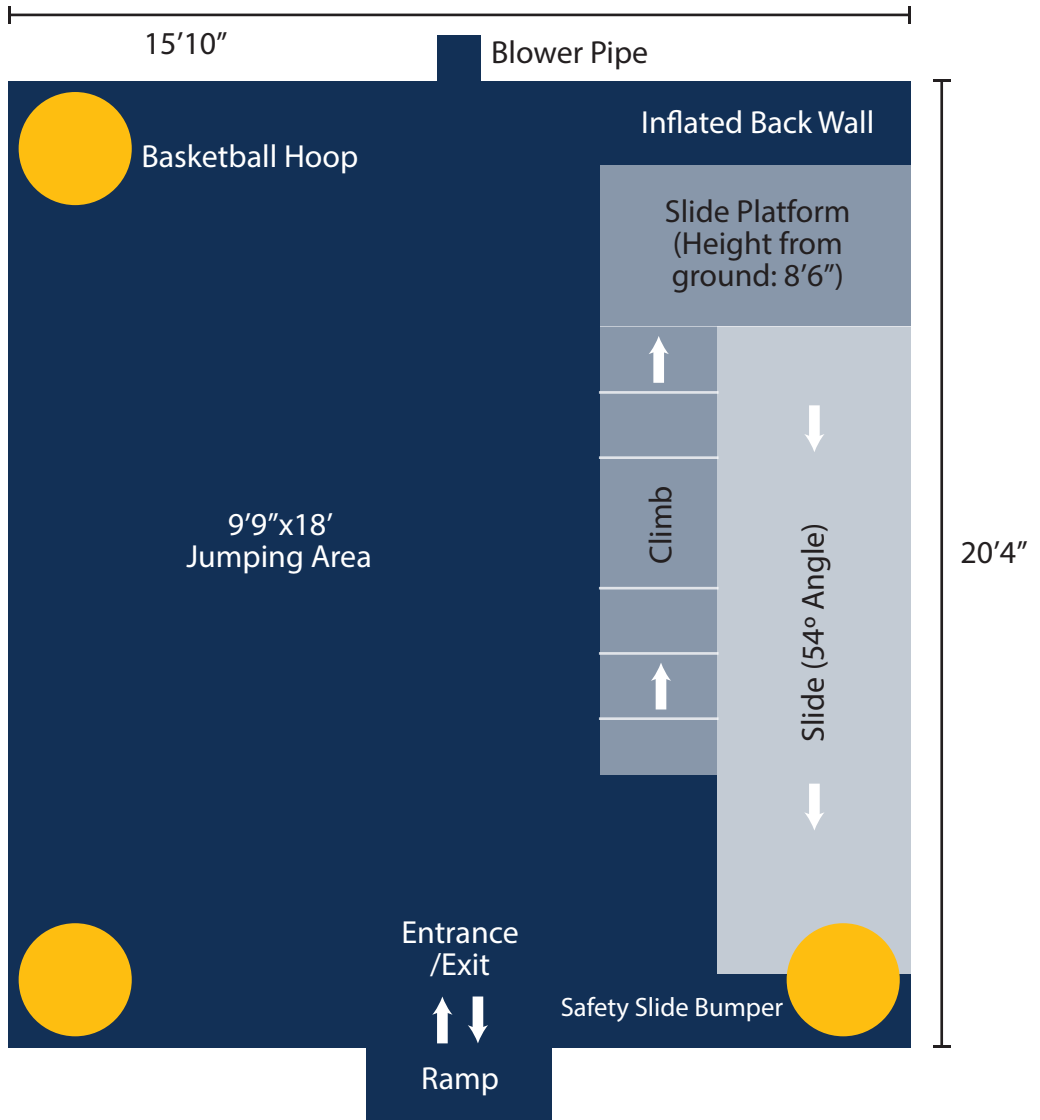

DISNEY FAIRIES COMBO

\$145 per Day
 Length: 20.4ft
 Width: 15.1ft
 Height: 14.6ft
 Weight: 295lbs

DORA & DIEGO COMBO

\$145 per Day
 Length: 20.4ft
 Width: 15.1ft
 Height: 14.6ft
 Weight: 295lbs

DREAM CASTLE COMBO

\$145 per Day
 Length: 20.4ft
 Width: 15.1ft
 Height: 14.6ft
 Weight: 295lbs

COMBO SCHEMATIC

FINDING NEMO COMBO

\$145 per Day
 Length: 20.4ft
 Width: 15.1ft
 Height: 14.6ft
 Weight: 295lbs

FROZEN COMBO

\$145 per Day
Length: 20.4ft
Width: 15.1ft
Height: 14.6ft
Weight: 295lbs